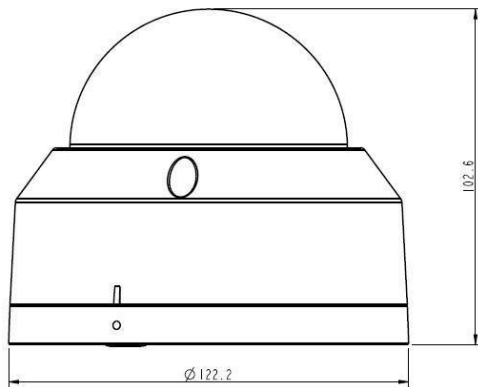

IP rating	IP67
Equipment Anti Corrosion	Class C
Weight	Net weight 488g;Gross weight 672g
Dimensions	Device dimensions 122 mm x 122 mm x 102 mm (without package);Package dimensions 142mm×140mm×112mm
Language	Simplified Chinese, English, French, Spanish, Portuguese (Europe), Portuguese (Brazil), Thai, and Turkish

Dimensions

Recommended Accessories